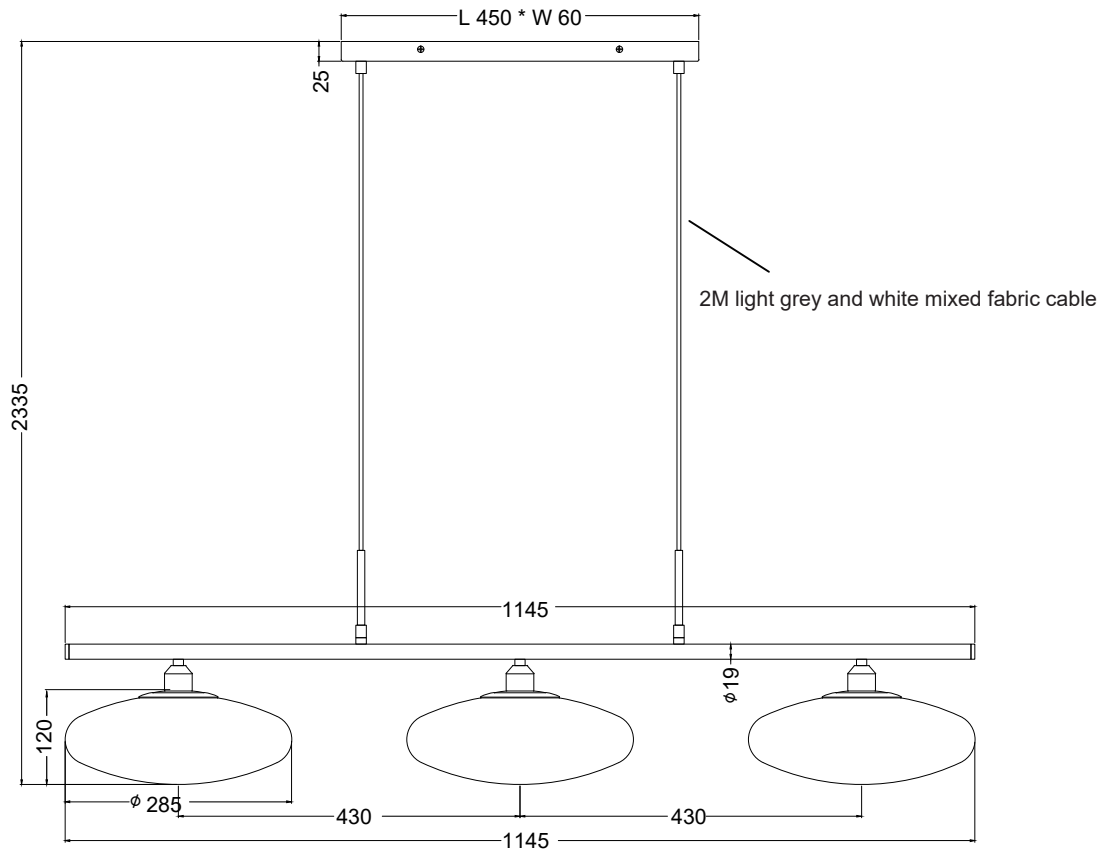

IT'S ABOUT RoMi[®]

A M S T E R D A M

↳ Technical drawing & packing details

SAPPORO 3-LITES HANGING LAMP (SAPPORO/H3/W)

SIZE: 1145mm L X 285mm W X 2335mm H
E14, 3 X Max. 25W or 3 X 4W LED

PACKING DETAILS

Box sizes: 117.5x35x27.5 cm
Total cbm: 0.113
G.W.: 7.3 KGS
N.W.: 4.98 KGS
Number of boxes: 1PC