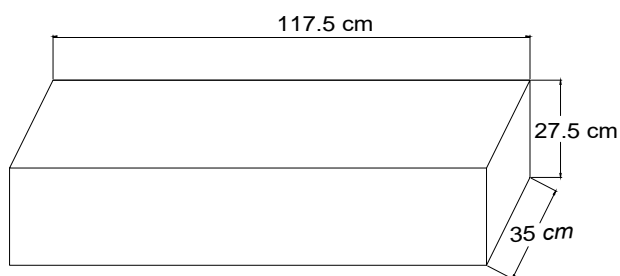

IT'S ABOUT RoMi[®]

A M S T E R D A M

↳ Technical drawing & packing details

SAPPORO 3-LITES HANGING LAMP (SAPPORO/H3/W)

SIZE: 1145mm L X 285mm W X 2335mm H
E14, 3 X Max. 25W or 3 X 4W LED

PACKING DETAILS

Box sizes: 117.5x35x27.5 cm
Total cbm: 0.113
G.W.: 7.3 KGS
N.W.: 4.98 KGS
Number of boxes: 1PC